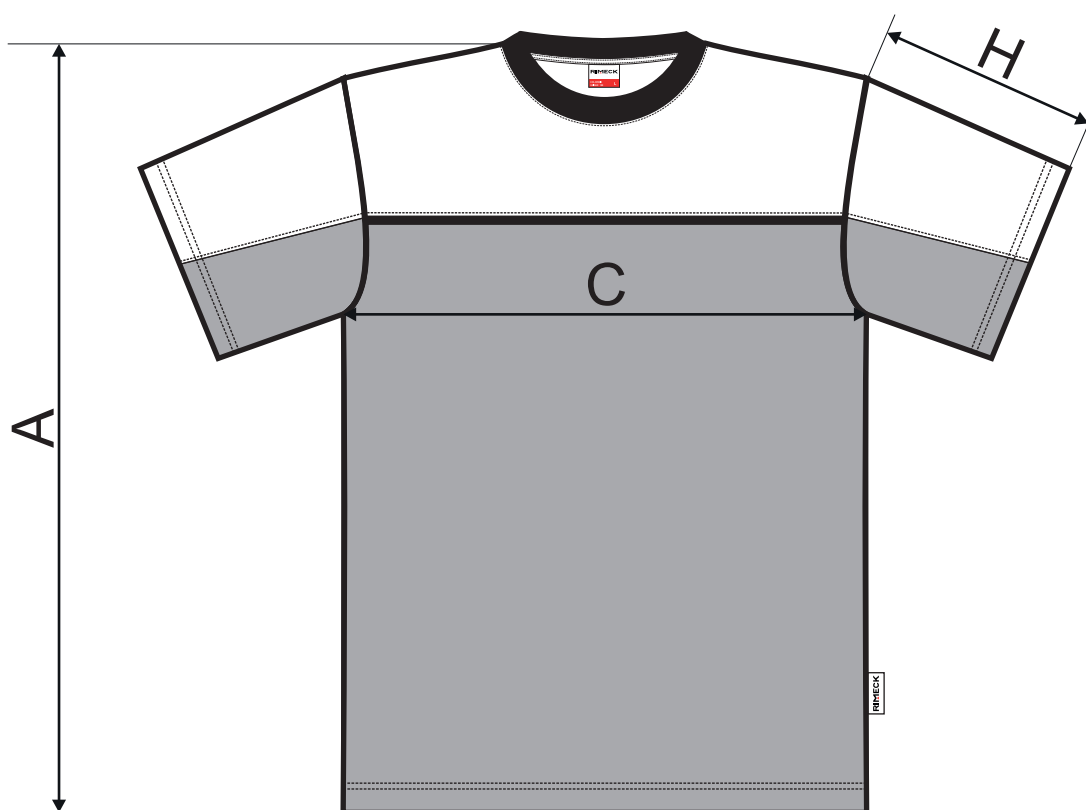

► COLORMIX 109

♂ T-shirt

size [cm]	S	M	L	XL	2XL	3XL	4XL
A	70	72	74	76	78	80	82
C	47	51	55	59	63	69	75
H	21	22	23	24	25	26	27

All size specifications listed are in cm. Accepted tolerance of up to +/- 5%.

STANDARD
100
PG020 140670
OETI